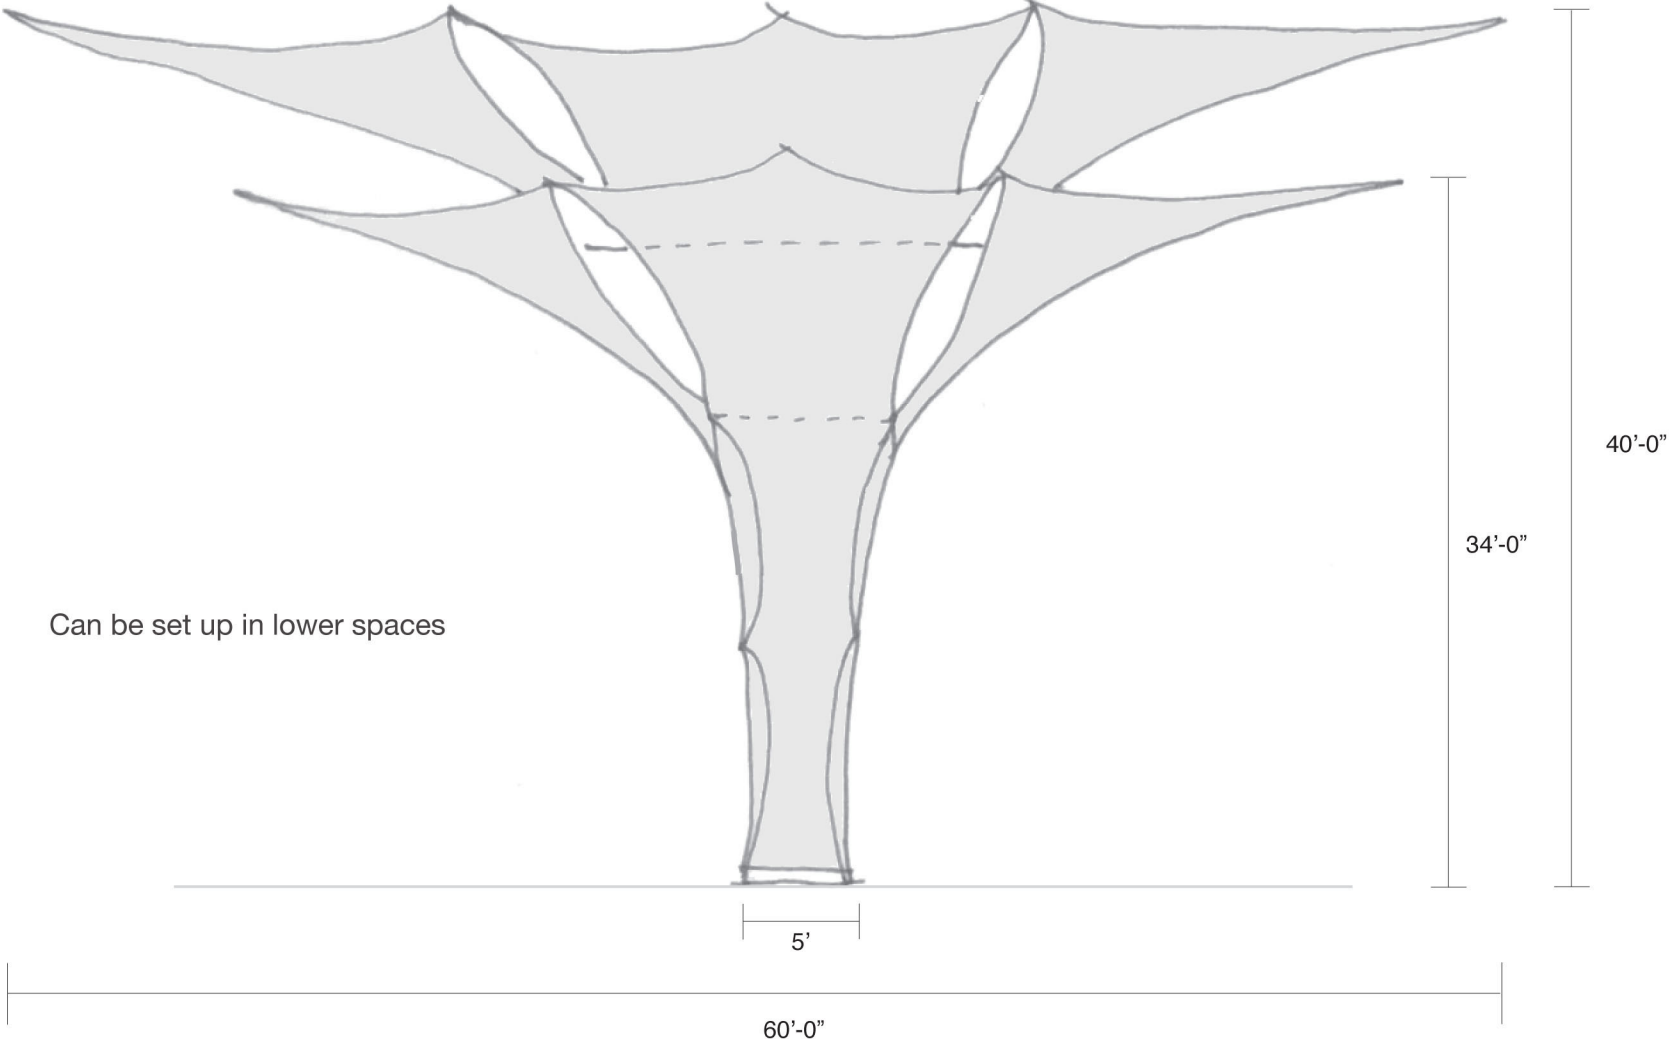

GISELA STROMEYER DESIGN

Event Rentals

Kissing Moon

Comes in 20' and 25' Diameter

GISELA STROMEYER DESIGN

Event Rentals

Flame

GISELA STROMEYER DESIGN

Event Rentals

Flame Plan view

60'-0"